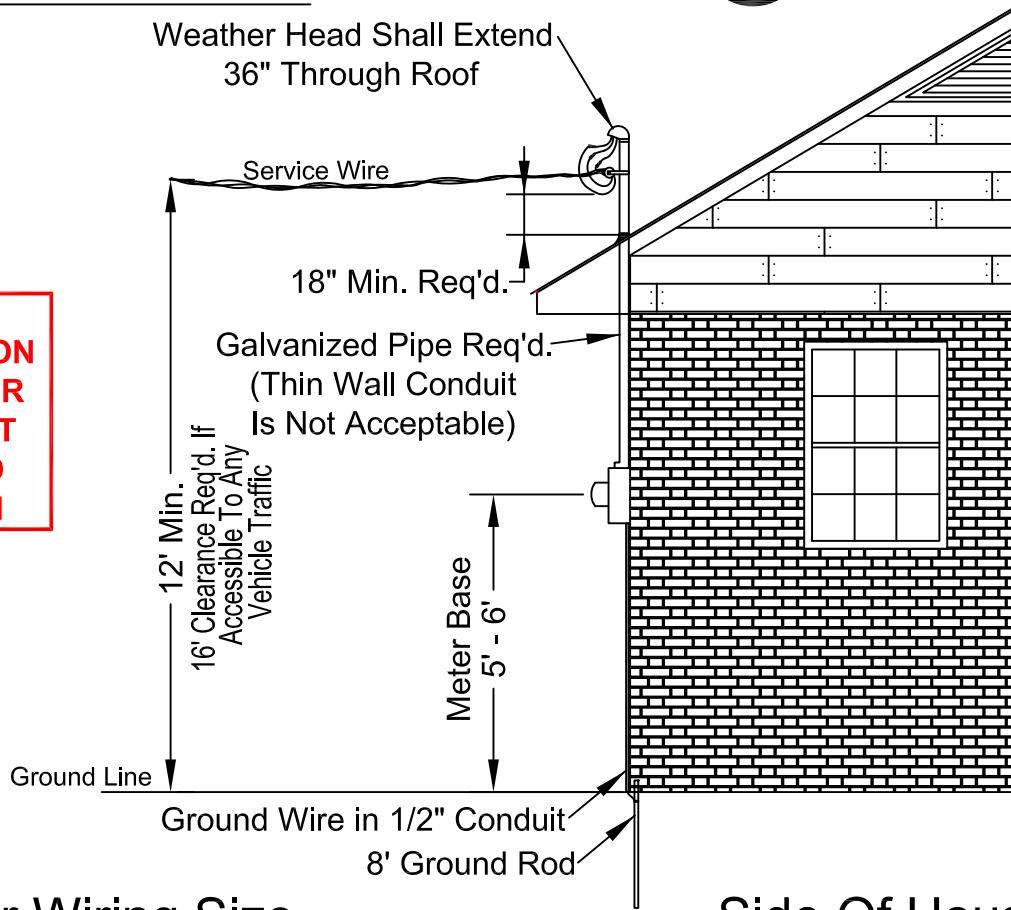

Through Eave Meter Base Installation

Yazoo Valley EPA
"Strong on Service"

**\$75.00
REINSPECTION
FEE IF METER
BASE IS NOT
INSTALLED
AS SHOWN**

Customer Wiring Size

*****COPPER*****				
Meter Size	Conduit Size	Conductor Wire Size	Neutral Wire Size	Ground Wire Size
60 amp	1"	#4	#4	#6 Bare Copper
100 amp	2"	#2	#4	#6 Bare Copper
200 amp	2"	#2/0	#1/0	#6 Bare Copper
*****ALUMINUM*****				
Meter Size	Conduit Size	Conductor Wire Size	Neutral Wire Size	Ground Wire Size
60 amp	1"	#2	#4	#6 Bare Copper
100 amp	2"	#1/0	#2	#6 Bare Copper
200 amp	2"	#4/0	#2/0	#6 Bare Copper

Side Of House Meter Base Installation

Yazoo Valley EPA	
Through Eave & Side Of House Meter Base Installation	
Approved by: MN	Date: 5/9/2016
Checked by: MN	Scale: None
Drawn by: MN	