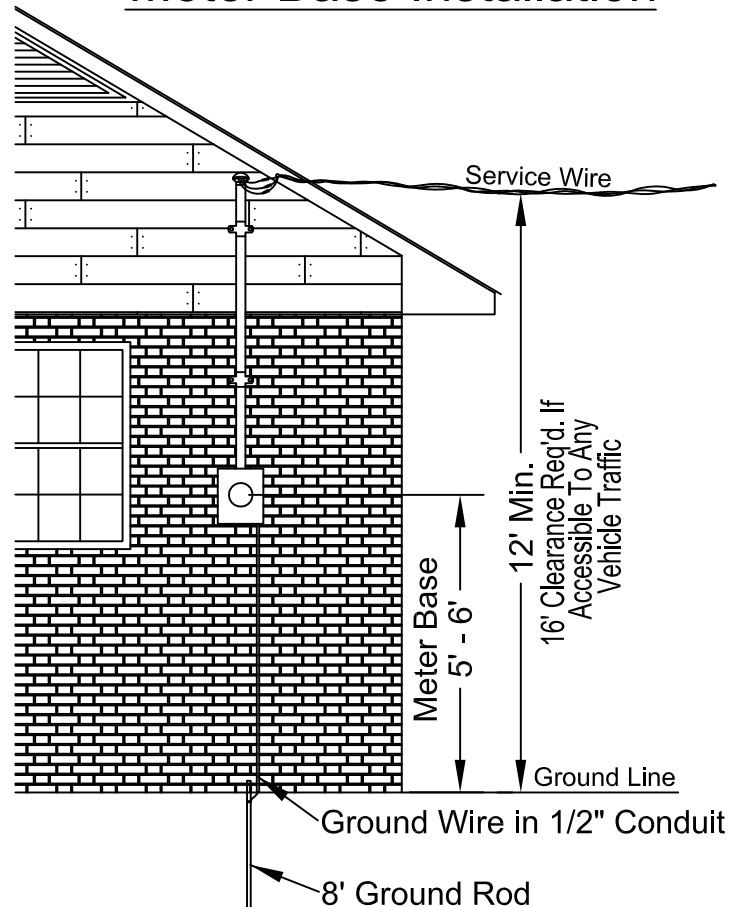

Through Eave Meter Base Installation

Yazoo Valley EPA
"Strong on Service"

**\$75.00
REINSPECTION
FEE IF METER
BASE IS NOT
INSTALLED
AS SHOWN**

Customer Wiring Size

*****COPPER*****				
Meter Size	Conduit Size	Conductor Wire Size	Neutral Wire Size	Ground Wire Size
60 amp	1"	#4	#4	#6 Bare Copper
100 amp	2"	#2	#4	#6 Bare Copper
200 amp	2"	#2/0	#1/0	#6 Bare Copper
*****ALUMINUM*****				
Meter Size	Conduit Size	Conductor Wire Size	Neutral Wire Size	Ground Wire Size
60 amp	1"	#2	#4	#6 Bare Copper
100 amp	2"	#1/0	#2	#6 Bare Copper
200 amp	2"	#4/0	#2/0	#6 Bare Copper

Side Of House Meter Base Installation

Yazoo Valley EPA	
Through Eave & Side Of House Meter Base Installation	
Approved by: MN	Date: 5/9/2016
Checked by: MN	Scale: None
Drawn by: MN	